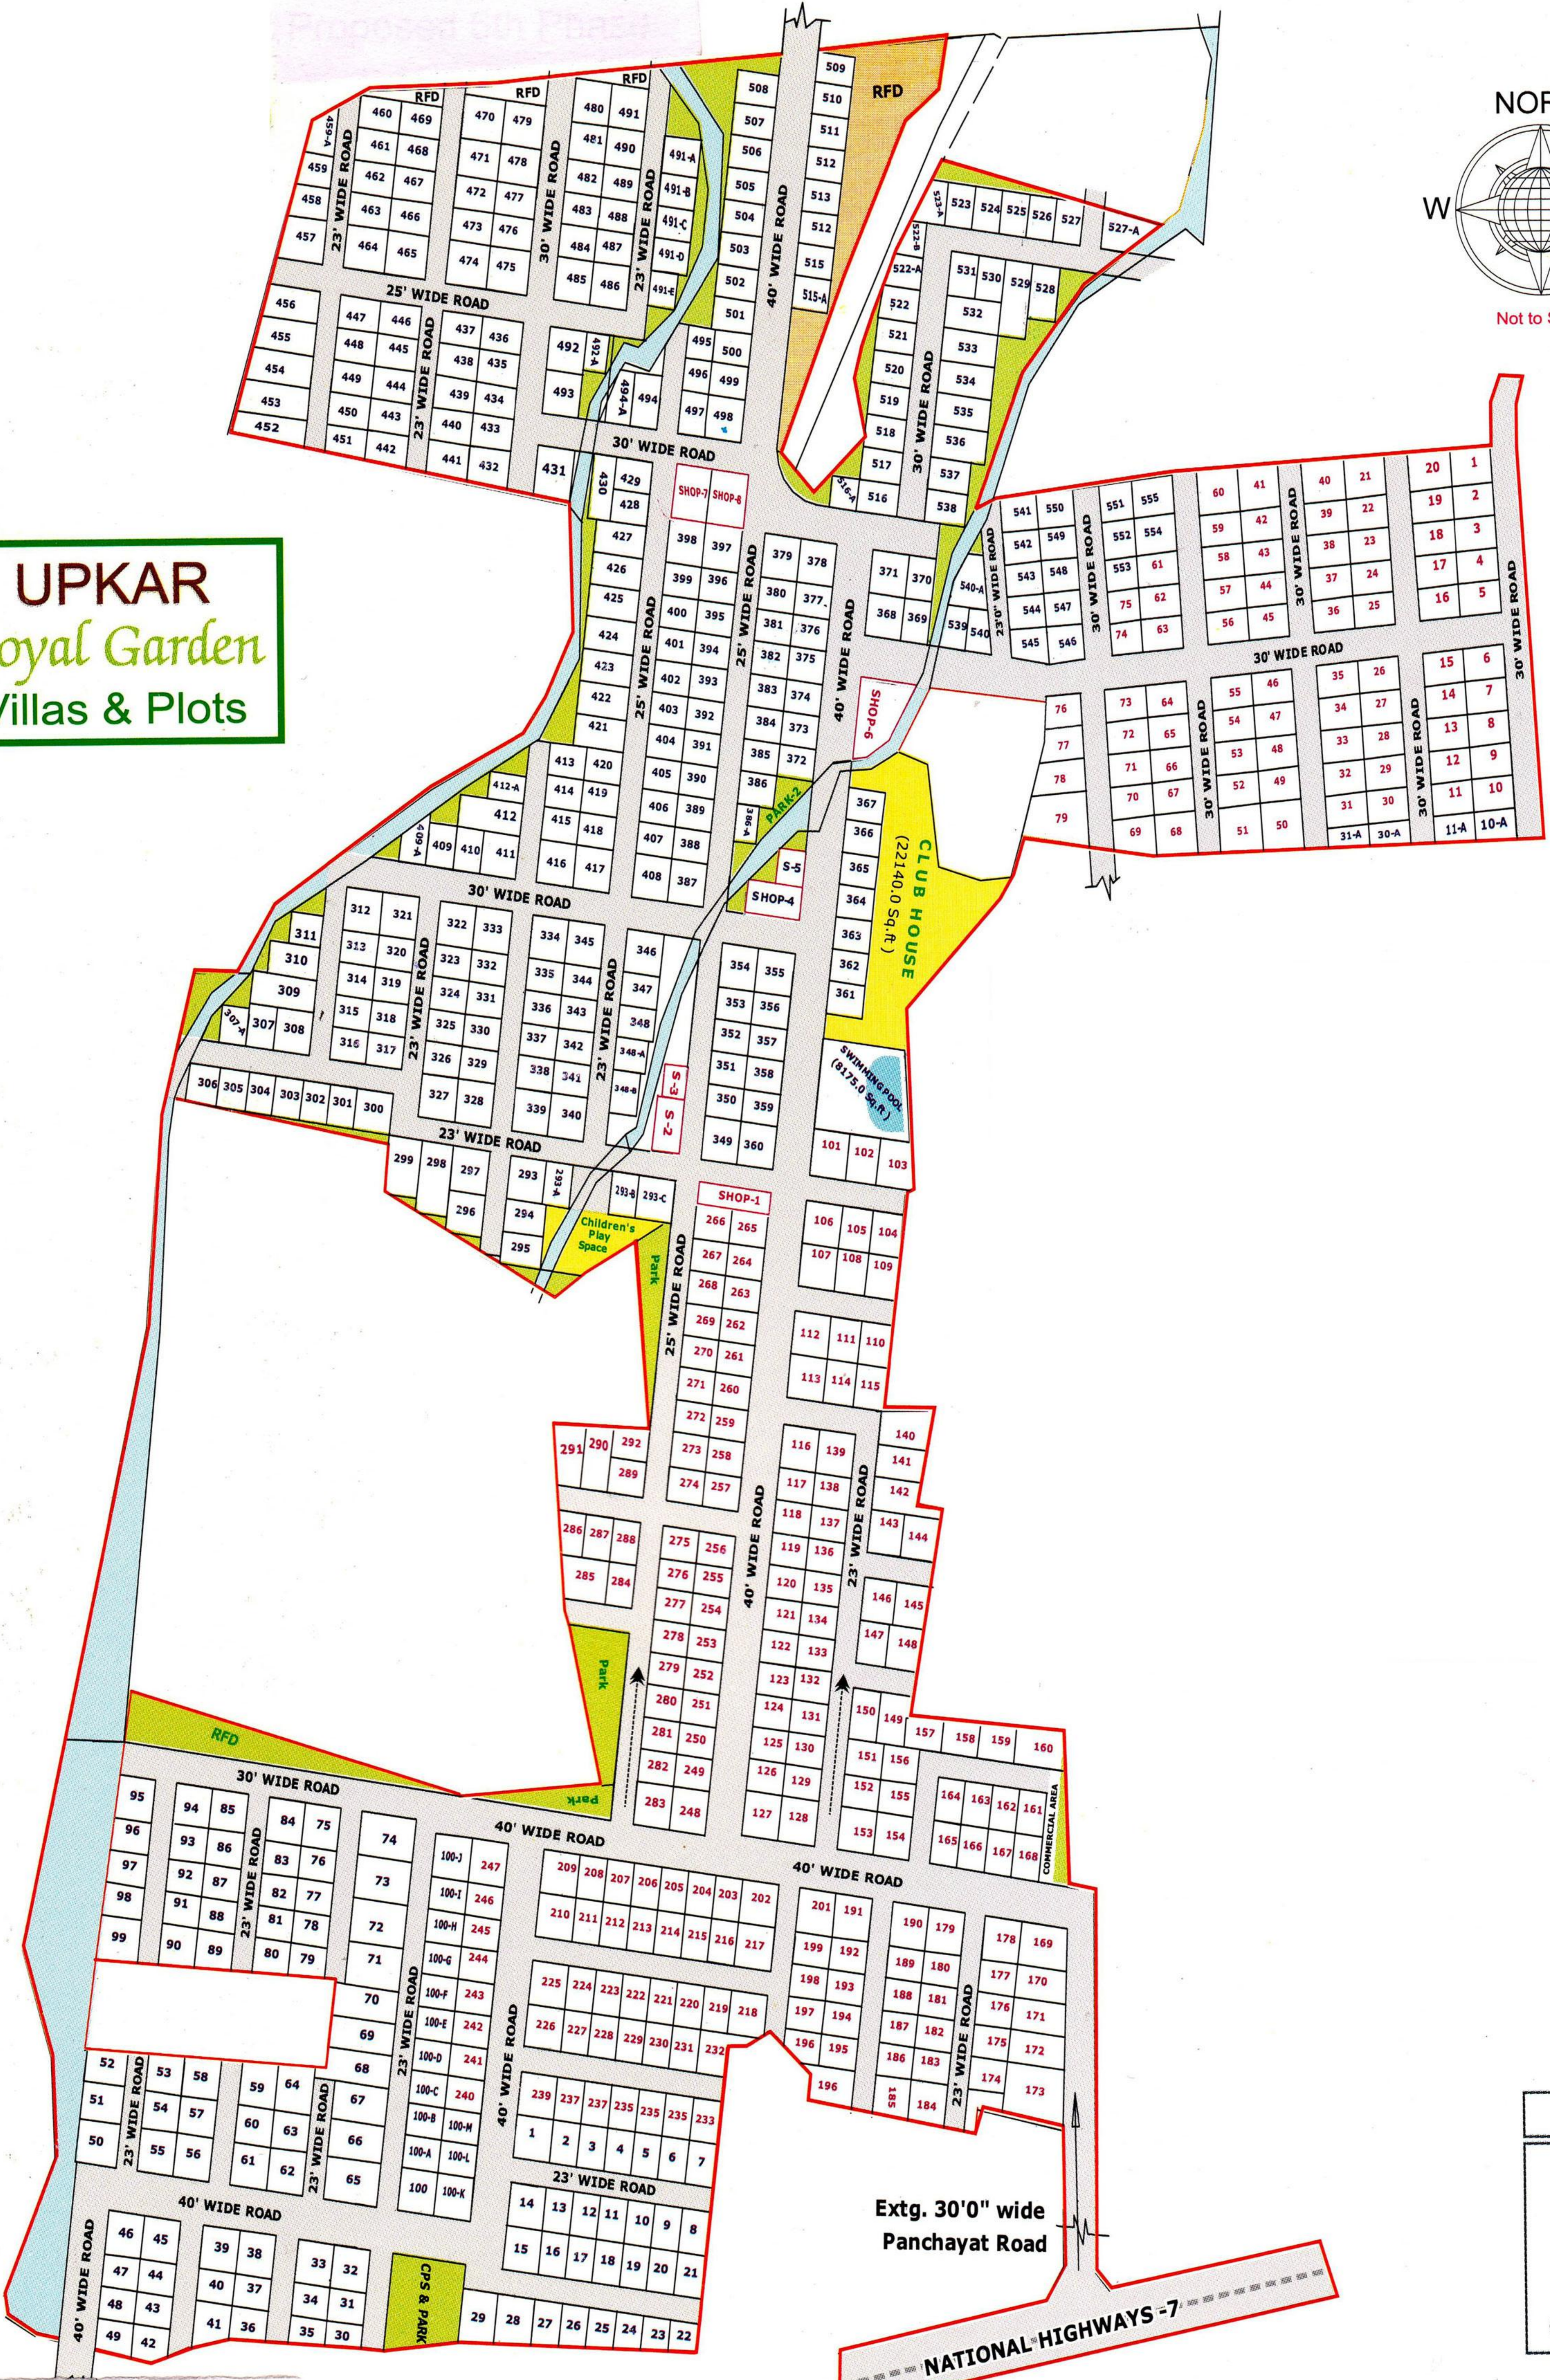

**UPKAR**  
*Royal Garden*  
 Villas & Plots

Legend	
30 x 40	
30 x 50	
40 x 40	
40 x 60	
Odd Size	

65 Acres of Rich Community | 20 Minutes Drive from Silk Board